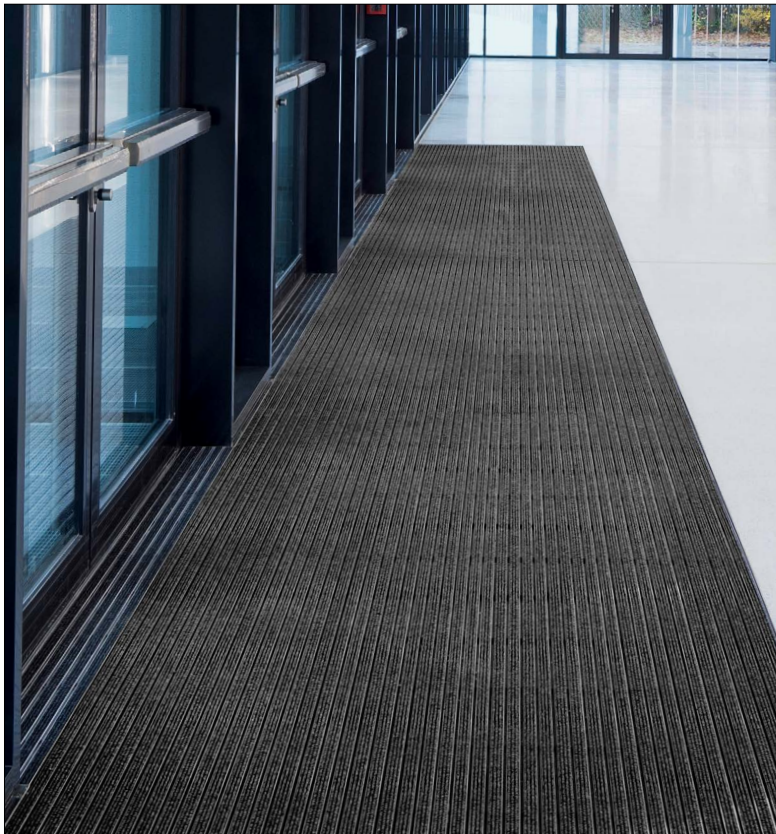

## Customise your entrance area New ribbed carpet colour Dark Grey available now

With our brand new ribbed carpet colour in Dark Grey, we are expanding the possibilities for designing your premium entrance matting system.

The new Dark Grey ribbed carpet colour is available for the aluminium profile mats in the following versions:

- › Top Clean TREND<sup>®</sup> with mat height 22 / 27 mm
- › Top Clean TREND<sup>®</sup> XL with mat height 22 mm
- › Top Clean STABIL with mat height 22 mm
- › Top Clean STABIL XL with mat height 22 / 27 mm
- › Top Clean OBJEKT with mat height 22 mm
- › Top Clean HIGH with mat height 42 mm

You can find more detailed information and our intuitive configurator on our website [www.geggus.com](http://www.geggus.com).

Aluminium profiles with ribbed carpet can be combined as desired, for example with a choice of blue, grey or black brush strips to enhance the cleaning effect (images left and centre). Not just a visual highlight: Ribbed carpet Dark Grey in combination with coloured powder-coated aluminium profiles and scraper bars (image on the right).