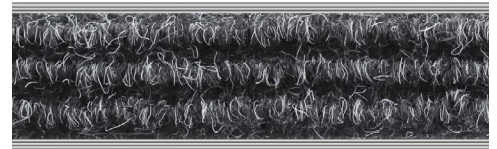

## Customise your entrance area New ribbed carpet colour Dark Grey available now

With our brand new ribbed carpet colour in Dark Grey, we are expanding the possibilities for designing your premium entrance matting system.

The new Dark Grey ribbed carpet colour is available for the aluminium profile mats in the following versions:

- › Top Clean TREND<sup>®</sup> with mat height 22 / 27 mm
- › Top Clean TREND<sup>®</sup> XL with mat height 22 mm
- › Top Clean STABIL with mat height 22 mm
- › Top Clean STABIL XL with mat height 22 / 27 mm
- › Top Clean OBJEKT with mat height 22 mm
- › Top Clean HIGH with mat height 42 mm

You can find more detailed information and our intuitive configurator on our website [www.geggus.com](http://www.geggus.com).

Aluminium profiles with ribbed carpet can be combined as desired, for example with a choice of blue, grey or black brush strips to enhance the cleaning effect (images left and centre). Not just a visual highlight: Ribbed carpet Dark Grey in combination with coloured powder-coated aluminium profiles and scraper bars (image on the right).