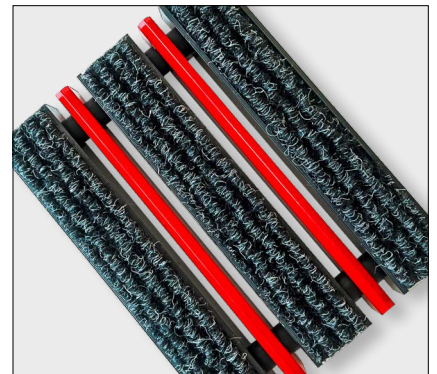

## Customise your entrance area New ribbed carpet colour Dark Grey available now

With our brand new ribbed carpet colour in Dark Grey, we are expanding the possibilities for designing your premium entrance matting system.

The new Dark Grey ribbed carpet colour is available for the aluminium profile mats in the following versions:

- › Top Clean TREND<sup>®</sup> with mat height 22 / 27 mm
- › Top Clean TREND<sup>®</sup> XL with mat height 22 mm
- › Top Clean STABIL with mat height 22 mm
- › Top Clean STABIL XL with mat height 22 / 27 mm
- › Top Clean OBJEKT with mat height 22 mm
- › Top Clean HIGH with mat height 42 mm

You can find more detailed information and our intuitive configurator on our website [www.geggus.com](http://www.geggus.com).

Aluminium profiles with ribbed carpet can be combined as desired, for example with a choice of blue, grey or black brush strips to enhance the cleaning effect (images left and centre). Not just a visual highlight: Ribbed carpet Dark Grey in combination with coloured powder-coated aluminium profiles and scraper bars (image on the right).